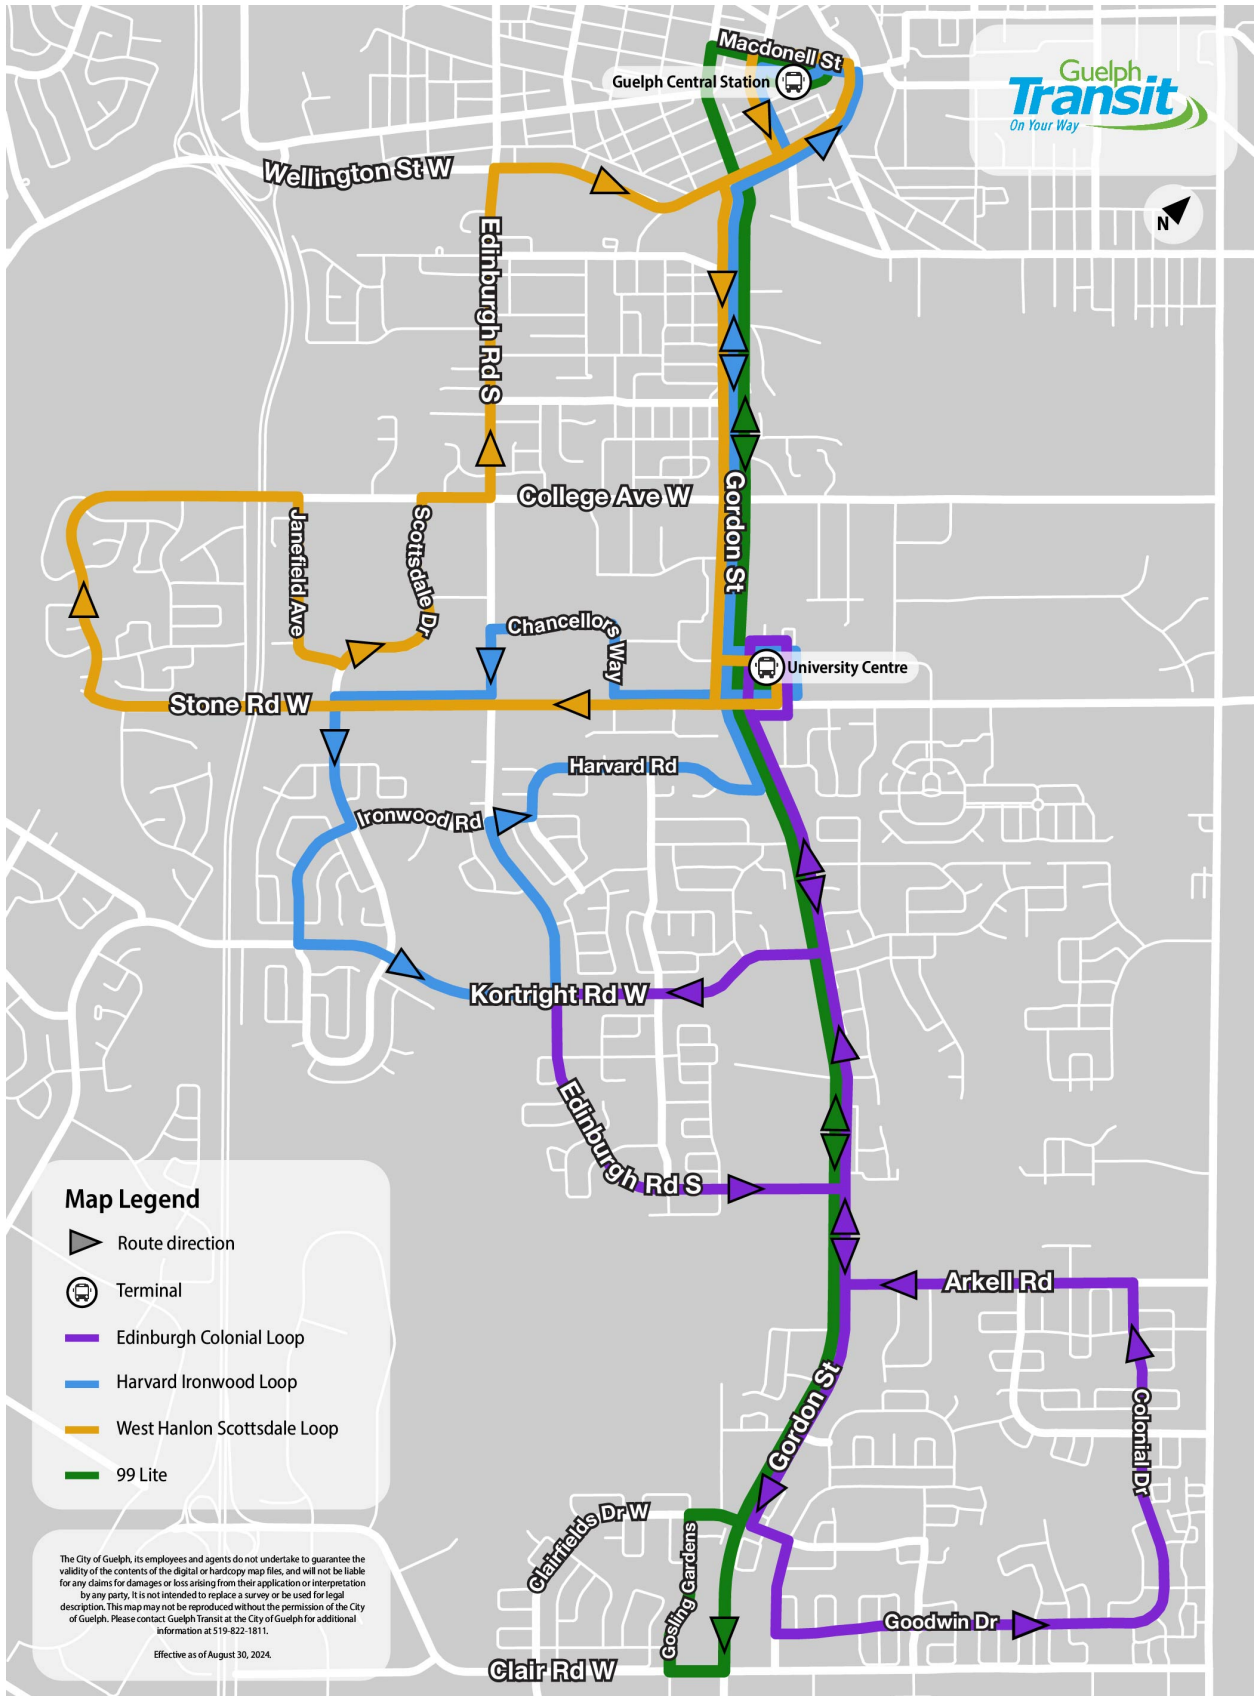

Map Legend

- Route direction
- Terminal
- Edinburgh Colonial Loop
- Harvard Ironwood Loop
- West Hanlon Scottsdale Loop
- 99 Lite

Effective as of August 30, 2024.