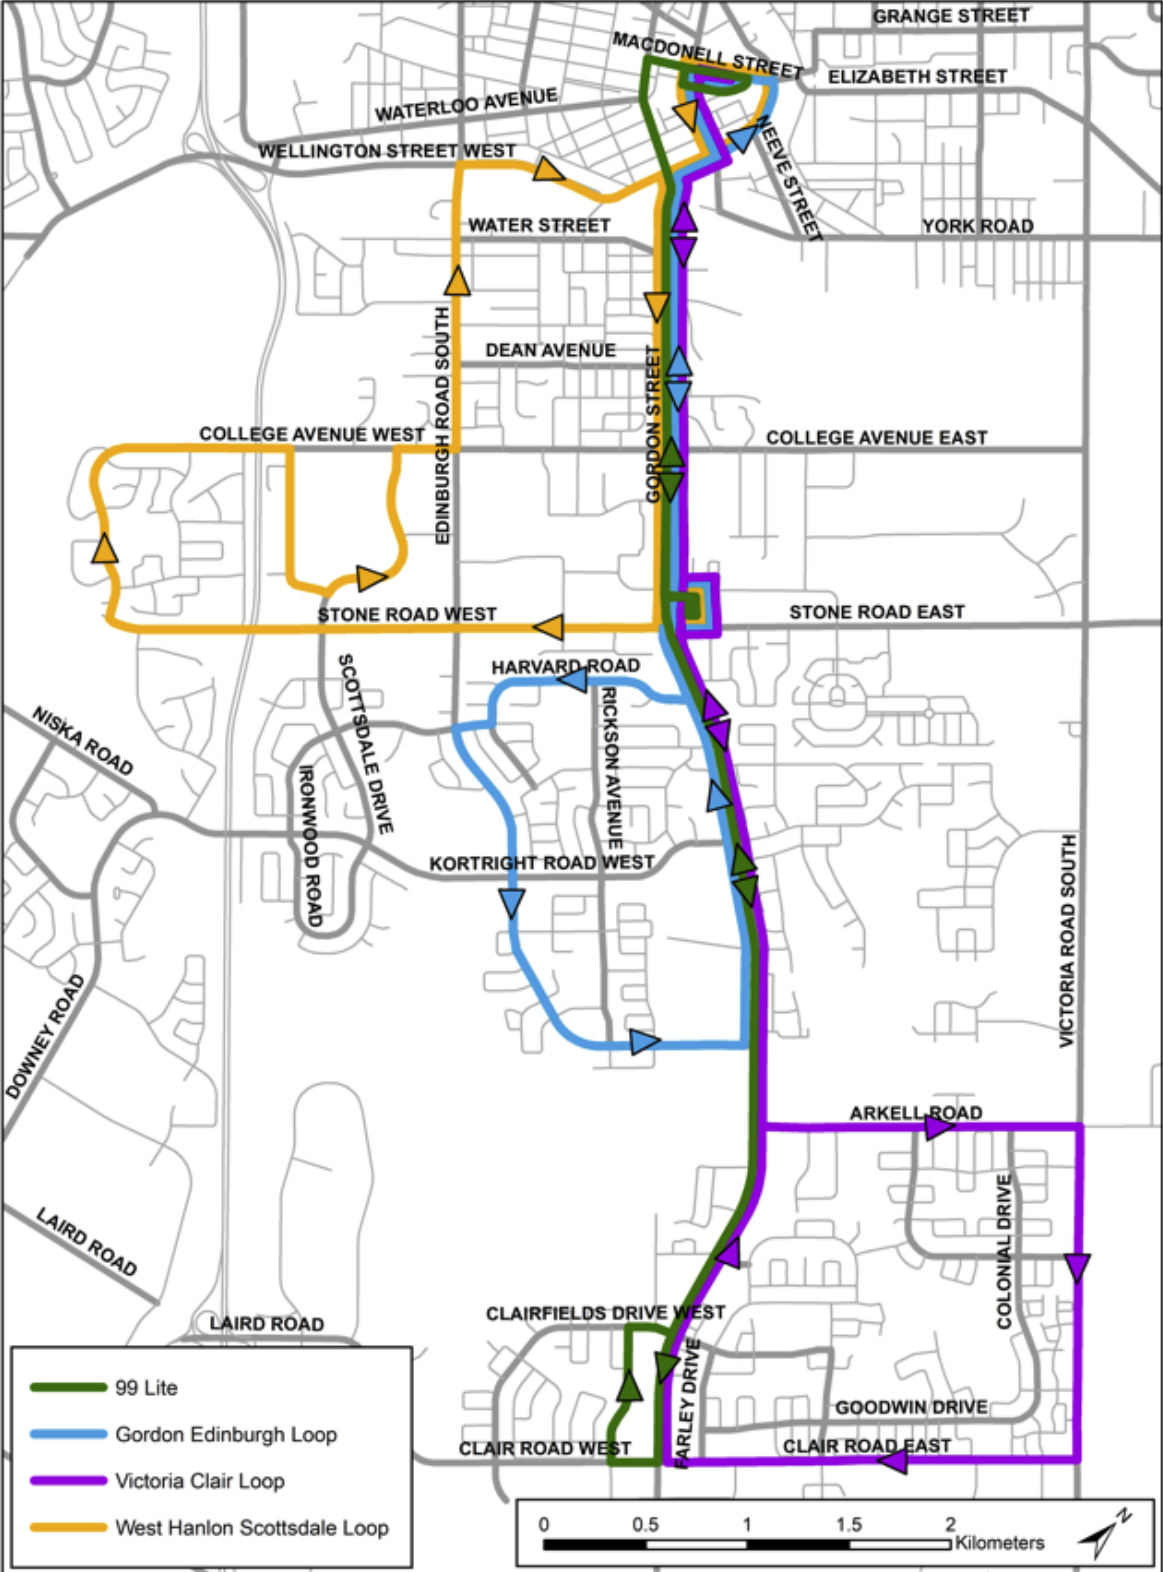

# Route map

## Victoria Clair Loop

<u>Guelph Central Station</u>		<u>University Centre - southbound</u>	
<u>Arrivals</u>	<u>Departures</u>	<u>Arrivals</u>	<u>Departures</u>
--	7:00 p.m.	7:10 p.m.	7:10 p.m.
--	7:20 p.m.	7:30 p.m.	7:30 p.m.
7:38 p.m.	7:40 p.m.	7:50 p.m.	7:50 p.m.
7:58 p.m.	8:00 p.m.	8:10 p.m.	8:10 p.m.
8:18 p.m.	8:20 p.m.	8:30 p.m.	8:30 p.m.
8:38 p.m.	8:40 p.m.	8:50 p.m.	8:50 p.m.
8:58 p.m.	9:00 p.m.	9:10 p.m.	9:10 p.m.
9:18 p.m.	9:20 p.m.	9:30 p.m.	9:30 p.m.
9:38 p.m.	9:40 p.m.	9:50 p.m.	9:50 p.m.
9:58 p.m.	10:00 p.m.	10:10 p.m.	10:10 p.m.
10:18 p.m.	10:20 p.m.	10:30 p.m.	10:30 p.m.
10:38 p.m.	10:40 p.m.	10:50 p.m.	10:50 p.m.
10:58 p.m.	11:00 p.m.	11:10 p.m.	11:10 p.m.
11:18 p.m.	11:20 p.m.	11:30 p.m.	11:30 p.m.
11:38 p.m.	11:40 p.m.	11:50 p.m.	11:50 p.m.
11:58 p.m.	12:00 a.m.	12:10 a.m.	12:10 a.m.
12:18 a.m.	12:20 a.m.	12:30 a.m.	12:30 a.m.
12:38 a.m.	12:40 a.m.	12:50 a.m.	12:50 a.m.
12:58 a.m.	--	--	--
1:18 a.m.	--	--	--

## West Hanlon Scottsdale Loop

<u>Guelph Central Station</u>		<u>University Centre</u>	
<u>Arrivals</u>	<u>Departures</u>	<u>Arrivals</u>	<u>Departures</u>
--	7:00 p.m.	7:10 p.m.	7:10 p.m.
--	7:20 p.m.	7:30 p.m.	7:30 p.m.
7:35 p.m.	7:40 p.m.	7:50 p.m.	7:50 p.m.
7:55 p.m.	8:00 p.m.	8:10 p.m.	8:10 p.m.
8:15 p.m.	8:20 p.m.	8:30 p.m.	8:30 p.m.
8:35 p.m.	8:40 p.m.	8:50 p.m.	8:50 p.m.
8:55 p.m.	9:00 p.m.	9:10 p.m.	9:10 p.m.
9:15 p.m.	9:20 p.m.	9:30 p.m.	9:30 p.m.
9:35 p.m.	9:40 p.m.	9:50 p.m.	9:50 p.m.
9:55 p.m.	10:00 p.m.	10:10 p.m.	10:10 p.m.
10:15 p.m.	10:20 p.m.	10:30 p.m.	10:30 p.m.
10:35 p.m.	10:40 p.m.	10:50 p.m.	10:50 p.m.
10:55 p.m.	11:00 p.m.	11:10 p.m.	11:10 p.m.
11:15 p.m.	11:20 p.m.	11:30 p.m.	11:30 p.m.
11:35 p.m.	11:40 p.m.	11:50 p.m.	11:50 p.m.
11:55 p.m.	12:00 a.m.	12:10 a.m.	12:10 a.m.
12:15 a.m.	12:20 a.m.	12:30 a.m.	12:30 a.m.
12:35 a.m.	12:40 a.m.	12:50 a.m.	12:50 a.m.
12:55 a.m.	--	--	--
1:15 a.m.	--	--	--