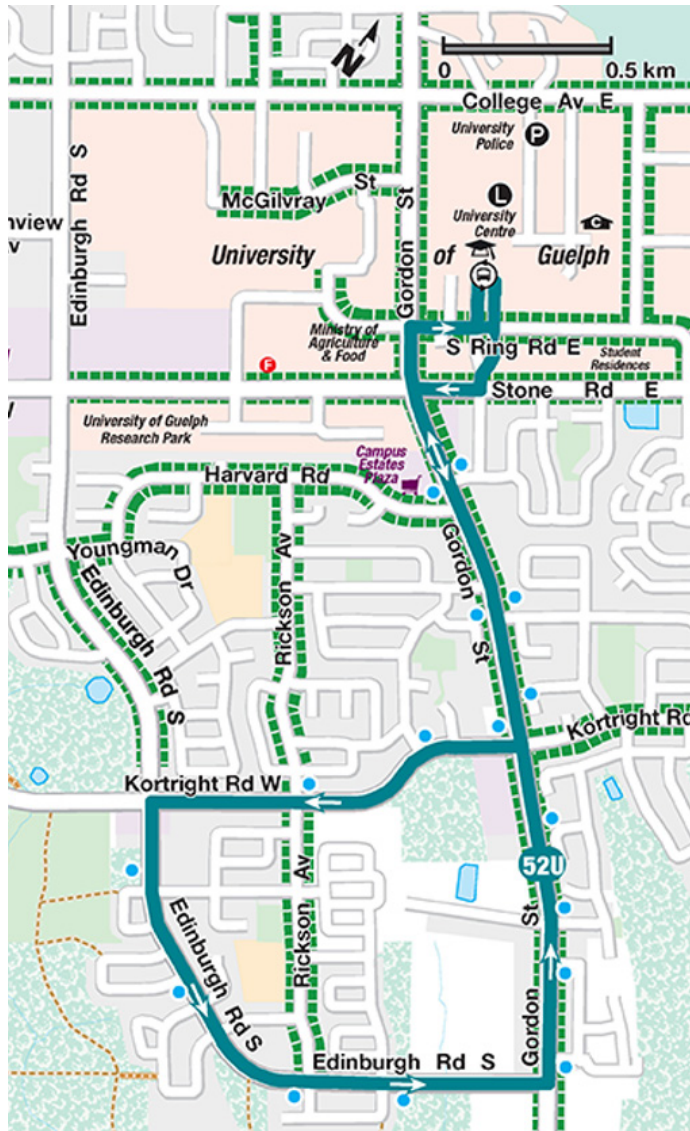

THIS SERVICE IS BROUGHT TO YOU BY

HOMECOMING ROUTES

52 U Kortright

University Centre

Departures

Arrivals

11:45 a.m.	12:01 p.m.
12:05 p.m.	12:21 p.m.
12:25 p.m.	12:41 p.m.
12:45 p.m.	1:01 p.m.
1:05 p.m.	1:21 p.m.
1:25 p.m.	1:41 p.m.
1:45 p.m.	2:01 p.m.
2:05 p.m.	2:21 p.m.
2:25 p.m.	2:41 p.m.
2:45 p.m.	3:11 p.m.
3:15 p.m.	3:31 p.m.
3:35 p.m.	3:51 p.m.
3:55 p.m.	4:11 p.m.
4:15 p.m.	4:31 p.m.
4:35 p.m.	4:51 p.m.
4:55 p.m.	5:11 p.m.
5:15 p.m.	5:31 p.m.
5:35 p.m.	5:51 p.m.
5:55 p.m.	6:11 p.m.
6:15 p.m.	6:31 p.m.
6:35 p.m.	6:51 p.m.
6:55 p.m.	7:11 p.m.