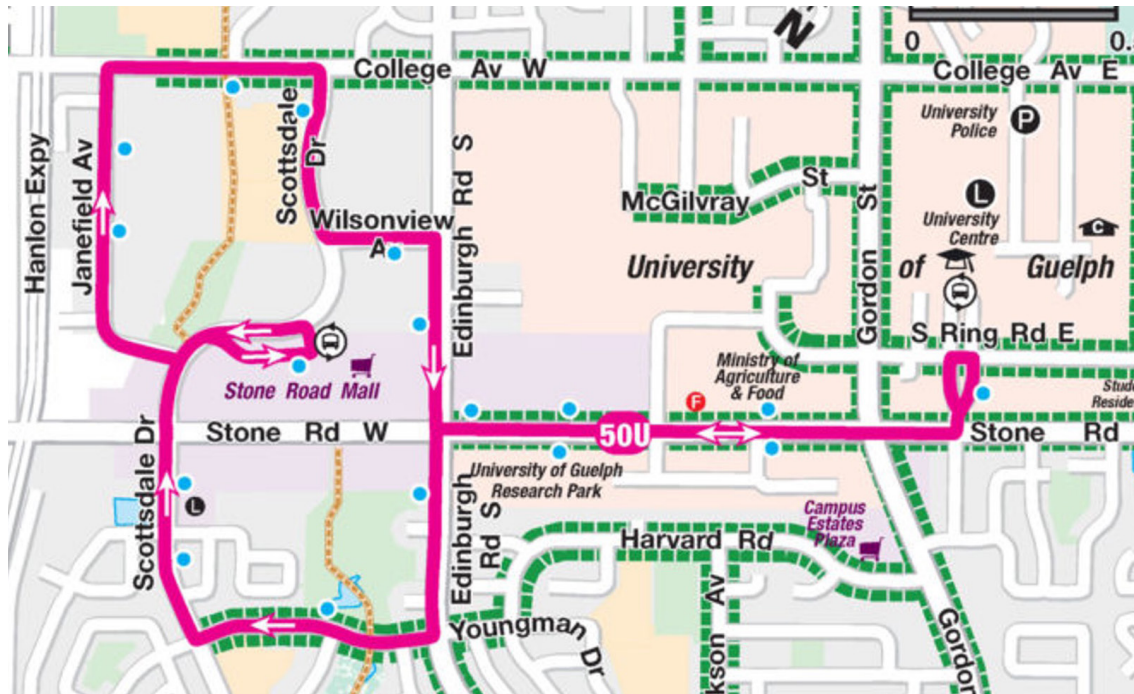

THIS SERVICE IS BROUGHT TO YOU BY

**HOMECOMING ROUTES**

**50 U Scottsdale**

**University Centre**

<b>Departures</b>	<b>Arrivals</b>
11:50 a.m.	12:15 p.m.
12:20 p.m.	12:45 p.m.
12:50 p.m.	1:15 p.m.
1:20 p.m.	1:45 p.m.
1:50 p.m.	2:15 p.m.
2:20 p.m.	2:45 p.m.
2:50 p.m.	3:15 p.m.
3:20 p.m.	3:45 p.m.
3:50 p.m.	4:15 p.m.
4:20 p.m.	4:45 p.m.
4:50 p.m.	5:15 p.m.
5:20 p.m.	5:45 p.m.
5:50 p.m.	6:15 p.m.
6:20 p.m.	6:45 p.m.
6:50 p.m.	7:15 p.m.

THIS SERVICE IS BROUGHT TO YOU BY

**HOMECOMING ROUTES**

**56 U Colonial**

**University Centre**

Departures	Arrivals
11:45 a.m.	12:12 p.m.
12:15 p.m.	12:42 p.m.
12:45 p.m.	1:12 p.m.
1:15 p.m.	1:42 p.m.
1:45 p.m.	2:12 p.m.
2:15 p.m.	2:42 p.m.
2:45 p.m.	3:12 p.m.
3:15 p.m.	3:42 p.m.
3:45 p.m.	4:12 p.m.
4:15 p.m.	4:42 p.m.
4:45 p.m.	5:12 p.m.
5:15 p.m.	5:42 p.m.
5:45 p.m.	6:12 p.m.
6:15 p.m.	6:42 p.m.
6:45 p.m.	7:12 p.m.

THIS SERVICE IS BROUGHT TO YOU BY

**HOMECOMING ROUTES**

**58 U Edinburgh**

**University Centre**

Departures	Arrivals
11:50 a.m.	12:06 p.m.
12:10 p.m.	12:26 p.m.
12:30 p.m.	12:46 p.m.
12:50 p.m.	1:06 p.m.
1:10 p.m.	1:26 p.m.
1:30 p.m.	1:46 p.m.
1:50 p.m.	2:06 p.m.
2:10 p.m.	2:26 p.m.
2:30 p.m.	2:46 p.m.
2:50 p.m.	3:06 p.m.
3:10 p.m.	3:26 p.m.
3:30 p.m.	3:46 p.m.
3:50 p.m.	4:06 p.m.
4:15 p.m.	4:31 p.m.
4:50 p.m.	5:06 p.m.
5:10 p.m.	5:26 p.m.
5:30 p.m.	5:46 p.m.
5:50 p.m.	6:06 p.m.
6:10 p.m.	6:26 p.m.
6:30 p.m.	6:46 p.m.
6:50 p.m.	7:06 p.m.

## HOMECOMING ROUTES