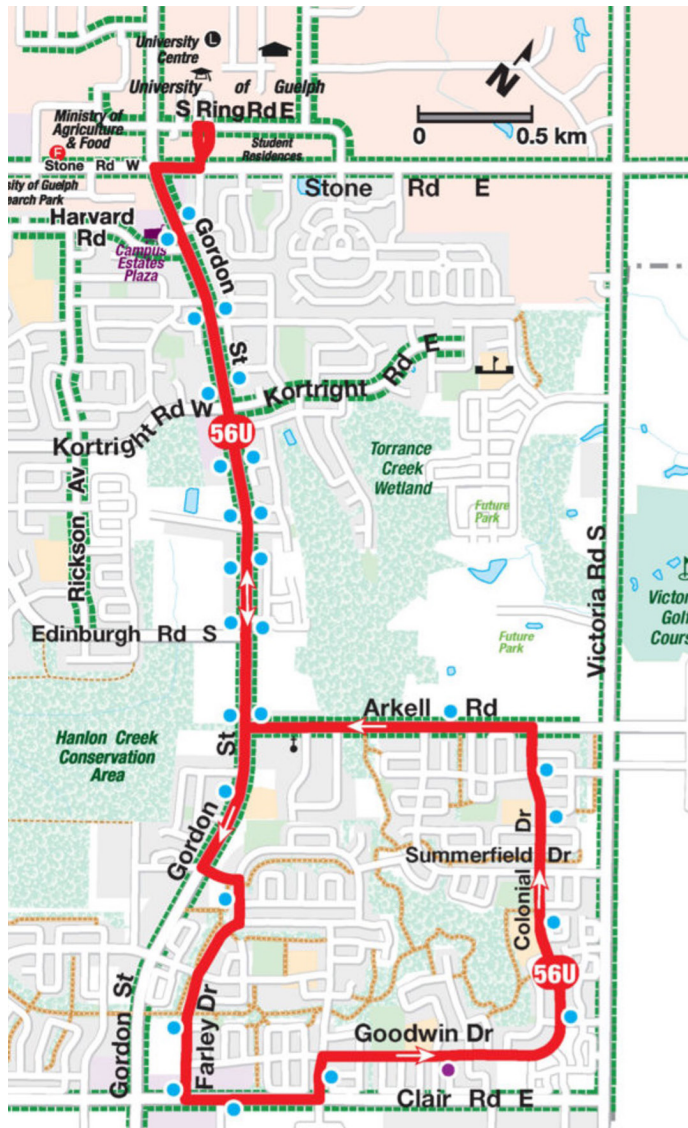

THIS SERVICE IS BROUGHT TO YOU BY

**HOMECOMING ROUTES**

**52 U Kortright**

**University Centre**

**Departures**

**Arrivals**

11:45 a.m.	12:01 p.m.
12:05 p.m.	12:21 p.m.
12:25 p.m.	12:41 p.m.
12:45 p.m.	1:01 p.m.
1:05 p.m.	1:21 p.m.
1:25 p.m.	1:41 p.m.
1:45 p.m.	2:01 p.m.
2:05 p.m.	2:21 p.m.
2:25 p.m.	2:41 p.m.
2:45 p.m.	3:11 p.m.
3:15 p.m.	3:31 p.m.
3:35 p.m.	3:51 p.m.
3:55 p.m.	4:11 p.m.
4:15 p.m.	4:31 p.m.
4:35 p.m.	4:51 p.m.
4:55 p.m.	5:11 p.m.
5:15 p.m.	5:31 p.m.
5:35 p.m.	5:51 p.m.
5:55 p.m.	6:11 p.m.
6:15 p.m.	6:31 p.m.
6:35 p.m.	6:51 p.m.
6:55 p.m.	7:11 p.m.

THIS SERVICE IS BROUGHT TO YOU BY

**HOMECOMING ROUTES**

**56 U Colonial**

**University Centre**

Departures	Arrivals
11:45 a.m.	12:12 p.m.
12:15 p.m.	12:42 p.m.
12:45 p.m.	1:12 p.m.
1:15 p.m.	1:42 p.m.
1:45 p.m.	2:12 p.m.
2:15 p.m.	2:42 p.m.
2:45 p.m.	3:12 p.m.
3:15 p.m.	3:42 p.m.
3:45 p.m.	4:12 p.m.
4:15 p.m.	4:42 p.m.
4:45 p.m.	5:12 p.m.
5:15 p.m.	5:42 p.m.
5:45 p.m.	6:12 p.m.
6:15 p.m.	6:42 p.m.
6:45 p.m.	7:12 p.m.

THIS SERVICE IS BROUGHT TO YOU BY

**HOMECOMING ROUTES**

**58 U Edinburgh**

**University Centre**

Departures	Arrivals
11:50 a.m.	12:06 p.m.
12:10 p.m.	12:26 p.m.
12:30 p.m.	12:46 p.m.
12:50 p.m.	1:06 p.m.
1:10 p.m.	1:26 p.m.
1:30 p.m.	1:46 p.m.
1:50 p.m.	2:06 p.m.
2:10 p.m.	2:26 p.m.
2:30 p.m.	2:46 p.m.
2:50 p.m.	3:06 p.m.
3:10 p.m.	3:26 p.m.
3:30 p.m.	3:46 p.m.
3:50 p.m.	4:06 p.m.
4:15 p.m.	4:31 p.m.
4:50 p.m.	5:06 p.m.
5:10 p.m.	5:26 p.m.
5:30 p.m.	5:46 p.m.
5:50 p.m.	6:06 p.m.
6:10 p.m.	6:26 p.m.
6:30 p.m.	6:46 p.m.
6:50 p.m.	7:06 p.m.

## HOMECOMING ROUTES