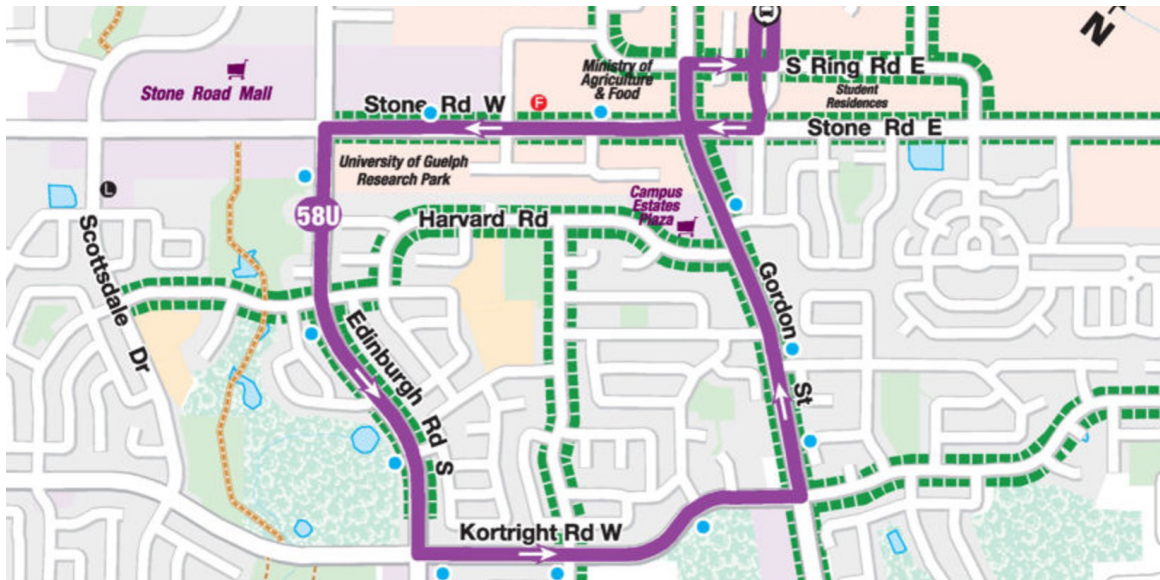

THIS SERVICE IS BROUGHT TO YOU BY

**HOMECOMING ROUTES**

**52 U Kortright**

**University Centre**

**Departures**

**Arrivals**

11:45 a.m.	12:01 p.m.
12:05 p.m.	12:21 p.m.
12:25 p.m.	12:41 p.m.
12:45 p.m.	1:01 p.m.
1:05 p.m.	1:21 p.m.
1:25 p.m.	1:41 p.m.
1:45 p.m.	2:01 p.m.
2:05 p.m.	2:21 p.m.
2:25 p.m.	2:41 p.m.
2:45 p.m.	3:11 p.m.
3:15 p.m.	3:31 p.m.
3:35 p.m.	3:51 p.m.
3:55 p.m.	4:11 p.m.
4:15 p.m.	4:31 p.m.
4:35 p.m.	4:51 p.m.
4:55 p.m.	5:11 p.m.
5:15 p.m.	5:31 p.m.
5:35 p.m.	5:51 p.m.
5:55 p.m.	6:11 p.m.
6:15 p.m.	6:31 p.m.
6:35 p.m.	6:51 p.m.
6:55 p.m.	7:11 p.m.

THIS SERVICE IS BROUGHT TO YOU BY

**HOMECOMING ROUTES**

**56 U Colonial**

**University Centre**

Departures	Arrivals
11:45 a.m.	12:12 p.m.
12:15 p.m.	12:42 p.m.
12:45 p.m.	1:12 p.m.
1:15 p.m.	1:42 p.m.
1:45 p.m.	2:12 p.m.
2:15 p.m.	2:42 p.m.
2:45 p.m.	3:12 p.m.
3:15 p.m.	3:42 p.m.
3:45 p.m.	4:12 p.m.
4:15 p.m.	4:42 p.m.
4:45 p.m.	5:12 p.m.
5:15 p.m.	5:42 p.m.
5:45 p.m.	6:12 p.m.
6:15 p.m.	6:42 p.m.
6:45 p.m.	7:12 p.m.

THIS SERVICE IS BROUGHT TO YOU BY

**HOMECOMING ROUTES**

**58 U Edinburgh**

**University Centre**

Departures	Arrivals
11:50 a.m.	12:06 p.m.
12:10 p.m.	12:26 p.m.
12:30 p.m.	12:46 p.m.
12:50 p.m.	1:06 p.m.
1:10 p.m.	1:26 p.m.
1:30 p.m.	1:46 p.m.
1:50 p.m.	2:06 p.m.
2:10 p.m.	2:26 p.m.
2:30 p.m.	2:46 p.m.
2:50 p.m.	3:06 p.m.
3:10 p.m.	3:26 p.m.
3:30 p.m.	3:46 p.m.
3:50 p.m.	4:06 p.m.
4:15 p.m.	4:31 p.m.
4:50 p.m.	5:06 p.m.
5:10 p.m.	5:26 p.m.
5:30 p.m.	5:46 p.m.
5:50 p.m.	6:06 p.m.
6:10 p.m.	6:26 p.m.
6:30 p.m.	6:46 p.m.
6:50 p.m.	7:06 p.m.

## HOMECOMING ROUTES