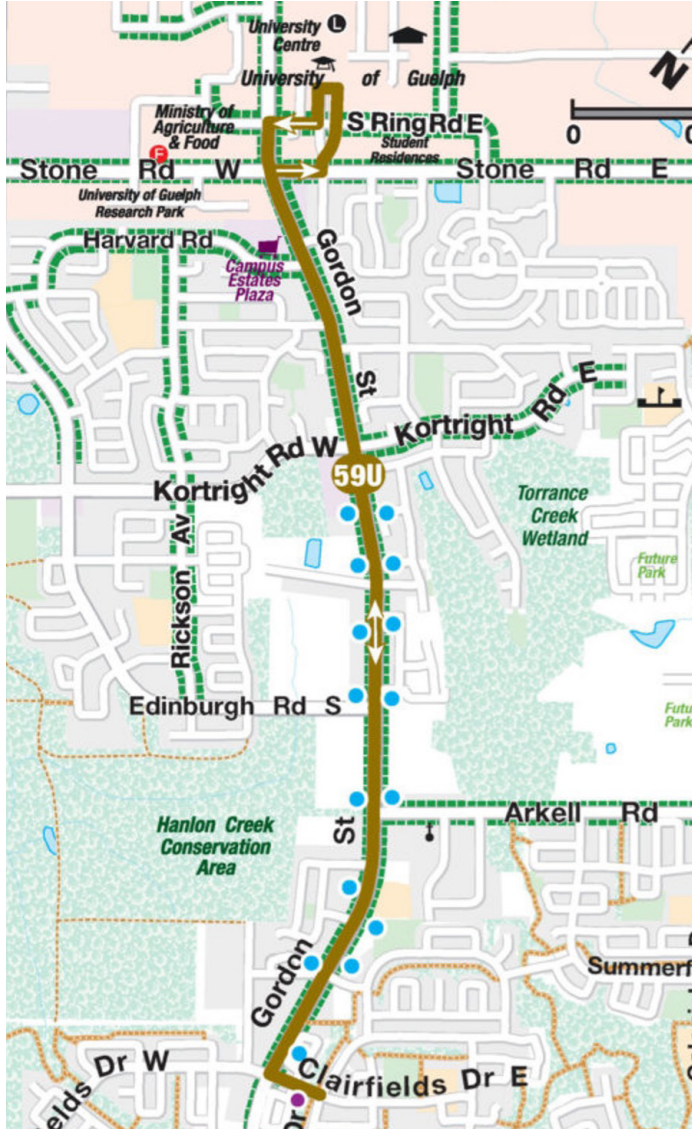

THIS SERVICE IS BROUGHT TO YOU BY

HOMECOMING ROUTES

59 U Gordon

University Centre

Departures	Arrivals		
UC North	GordEdiS	GordArkS	GordVauS
12:10 p.m.	11:55 a.m.	11:57 a.m.	11:59 a.m.
12:32 p.m.	12:17 p.m.	12:19 p.m.	12:21 p.m.
12:54 p.m.	12:39 p.m.	12:41 p.m.	12:43 p.m.
1:16 p.m.	1:01 p.m.	1:03 p.m.	1:05 p.m.
1:38 p.m.	1:23 p.m.	1:25 p.m.	1:27 p.m.
2:00 p.m.	1:45 p.m.	1:47 p.m.	1:49 p.m.
2:22 p.m.	2:07 p.m.	2:09 p.m.	2:11 p.m.
2:44 p.m.	2:29 p.m.	2:31 p.m.	2:33 p.m.
3:06 p.m.	2:51 p.m.	2:53 p.m.	2:55 p.m.
3:28 p.m.	3:13 p.m.	3:15 p.m.	3:17 p.m.
3:50 p.m.	3:35 p.m.	3:37 p.m.	3:39 p.m.
4:12 p.m.	3:57 p.m.	3:59 p.m.	4:01 p.m.
4:34 p.m.	4:19 p.m.	4:21 p.m.	4:23 p.m.
4:56 p.m.	4:41 p.m.	4:43 p.m.	4:45 p.m.
5:18 p.m.	5:03 p.m.	5:05 p.m.	5:07 p.m.
5:40 p.m.	5:25 p.m.	5:27 p.m.	5:29 p.m.
6:02 p.m.	5:47 p.m.	5:49 p.m.	5:51 p.m.
6:24 p.m.	6:09 p.m.	6:11 p.m.	6:13 p.m.
6:46 p.m.	6:31 p.m.	6:33 p.m.	6:35 p.m.
7:08 p.m.	6:53 p.m.	6:55 p.m.	6:57 p.m.