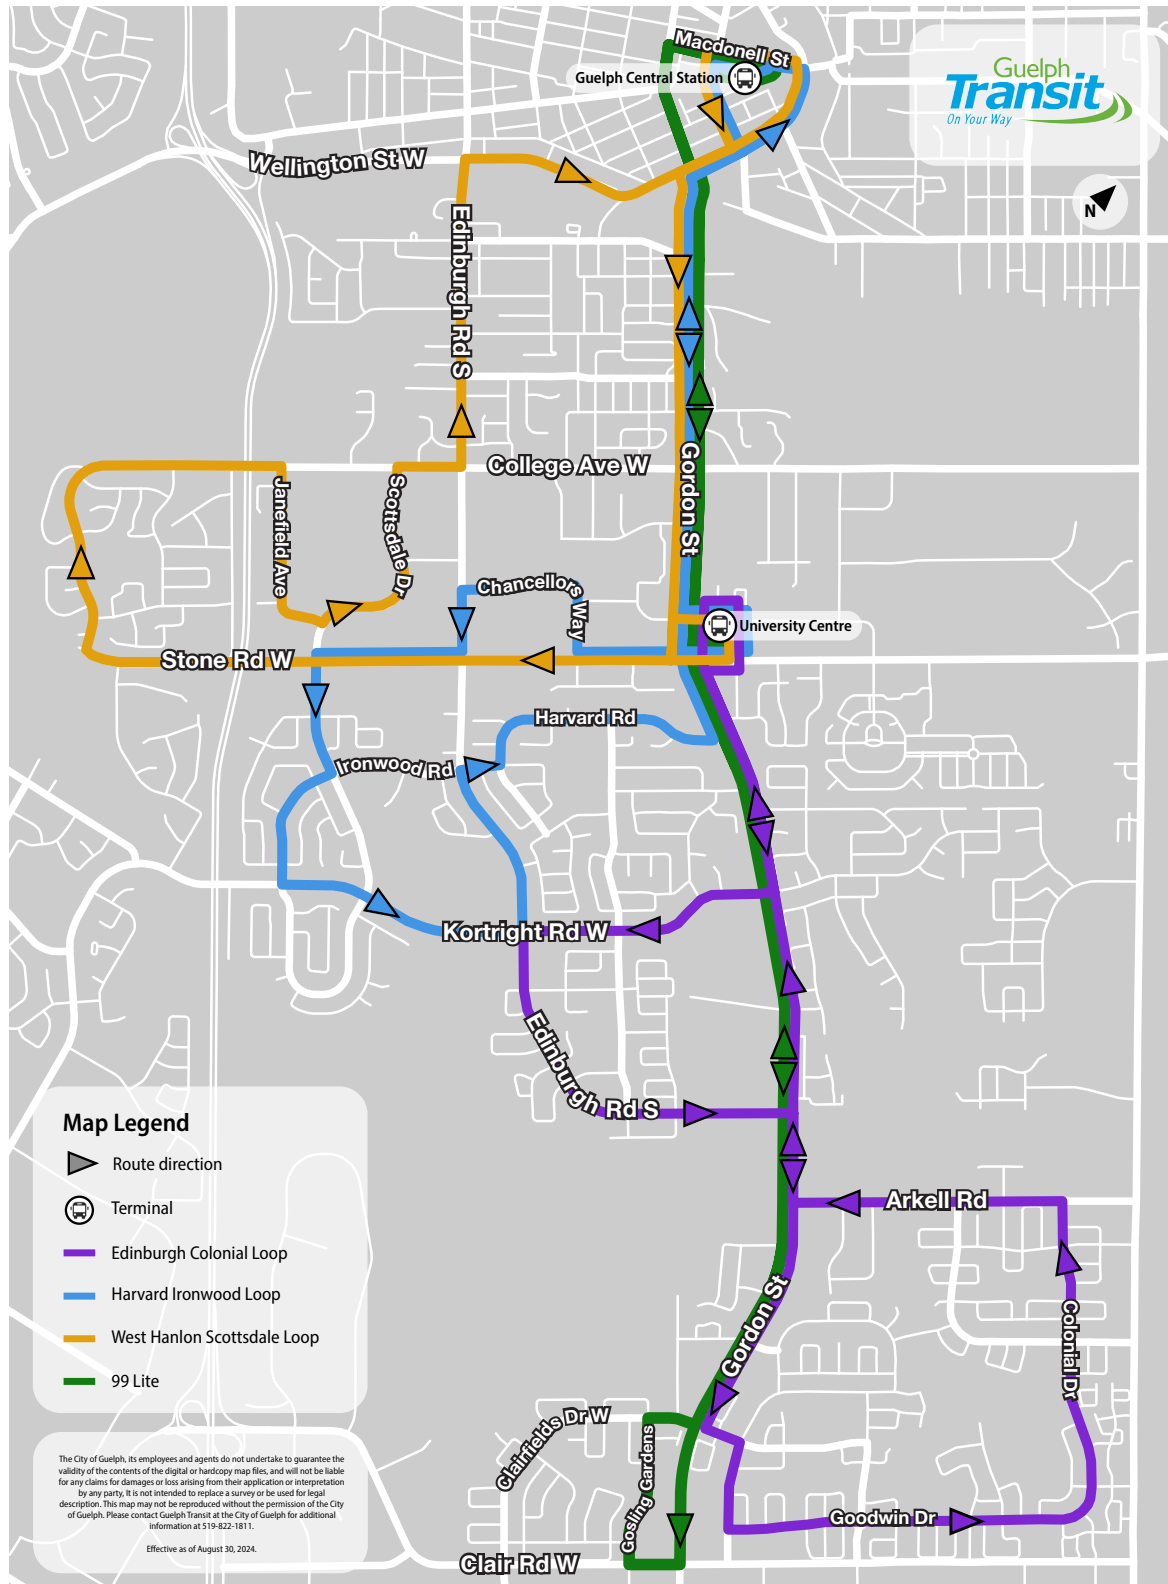

THIS SERVICE IS BROUGHT TO YOU BY

HALLOWEEN ROUTES

THIS SERVICE IS BROUGHT TO YOU BY

HALLOWEEN ROUTES

IRONWOOD HARVARD LOOP

Guelph Central Station Platform 11

Arrivals	Departures
-----------------	-------------------

University Centre Platform 11 - Northbound

Arrivals	Departures
-----------------	-------------------

1:29 a.m.	1:29 a.m.
1:49 a.m.	1:49 a.m.
2:09 a.m.	2:09 a.m.
2:29 a.m.	2:29 a.m.
2:49 a.m.	2:49 a.m.

EDINBURGH COLONIAL LOOP

1:48 a.m.

2:18 a.m.

Departures

1:53 a.m.

2:23 a.m.

WEST HANLON SCOTTSDALE LOOP

University Centre Platform 9

Arrivals

2:00 a.m.

2:20 a.m.

University Centre Platform 7 - Southbound

Arrivals

1:10 a.m.

1:30 a.m.

1:50 a.m.

2:10 a.m.