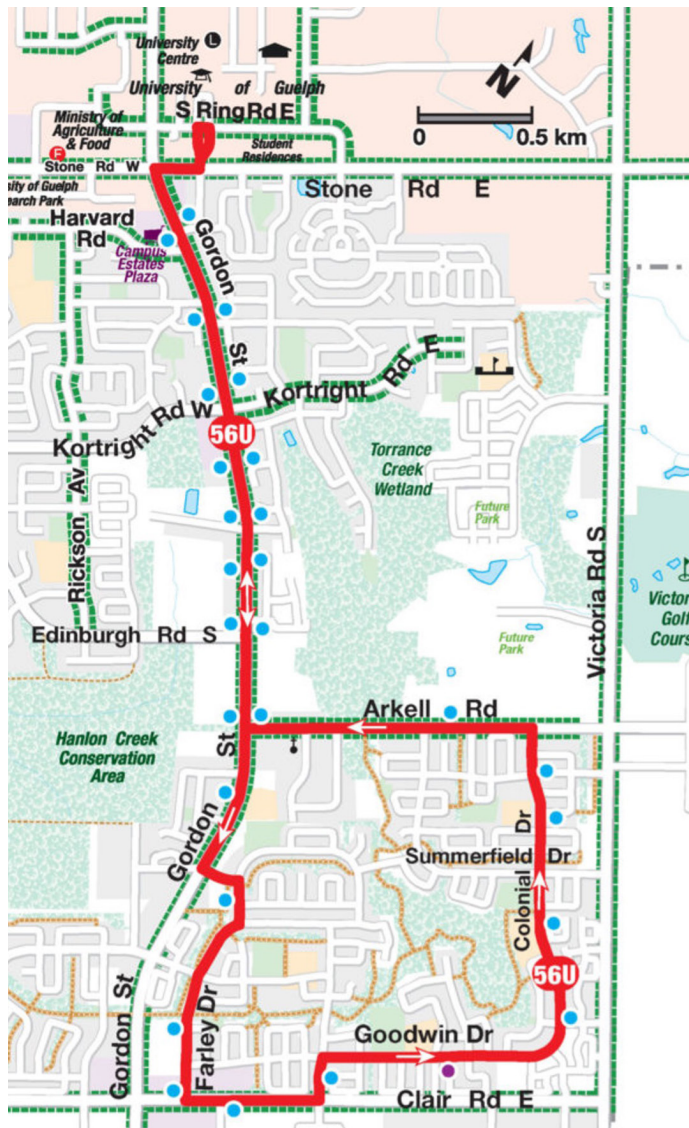

THIS SERVICE IS BROUGHT TO YOU BY

HOMECOMING ROUTES

50 U Scottsdale

University Centre

Arrivals

- 12:15 p.m.
- 12:45 p.m.
- 1:15 p.m.
- 1:45 p.m.
- 2:15 p.m.
- 2:45 p.m.
- 3:15 p.m.
- 3:45 p.m.
- 4:15 p.m.
- 4:45 p.m.
- 5:15 p.m.
- 5:45 p.m.
- 6:15 p.m.
- 6:45 p.m.
- 7:15 p.m.

THIS SERVICE IS BROUGHT TO YOU BY

HOMECOMING ROUTES

56 U Colonial

University Centre

Arrivals

- 12:12 p.m.
- 12:42 p.m.
- 1:12 p.m.
- 1:42 p.m.
- 2:12 p.m.
- 2:42 p.m.
- 3:12 p.m.
- 3:42 p.m.
- 4:12 p.m.
- 4:42 p.m.
- 5:12 p.m.
- 5:42 p.m.
- 6:12 p.m.
- 6:42 p.m.

HOMECOMING ROUTES

58 U Edinburgh

University Centre

Arrivals

12:06 p.m.
12:26 p.m.
12:46 p.m.
1:06 p.m.
1:26 p.m.
1:46 p.m.
2:06 p.m.
2:26 p.m.
2:46 p.m.
3:06 p.m.
3:26 p.m.
3:46 p.m.
4:06 p.m.
4:31 p.m.
5:06 p.m.
5:26 p.m.
5:46 p.m.
6:06 p.m.
6:26 p.m.
6:46 p.m.
7:06 p.m.

THIS SERVICE IS BROUGHT TO YOU BY

HOMECOMING ROUTES

59 U Gordon

University Centre

Arrivals

- 12:10 p.m.
- 12:32 p.m.
- 12:54 p.m.
- 1:16 p.m.
- 1:38 p.m.
- 2:00 p.m.
- 2:21 p.m.
- 2:42 p.m.
- 3:05 p.m.
- 3:27 p.m.
- 3:49 p.m.
- 4:11 p.m.
- 4:33 p.m.
- 4:55 p.m.
- 5:17 p.m.
- 5:39 p.m.
- 6:01 p.m.
- 6:23 p.m.
- 6:45 p.m.
- 7:07 p.m.