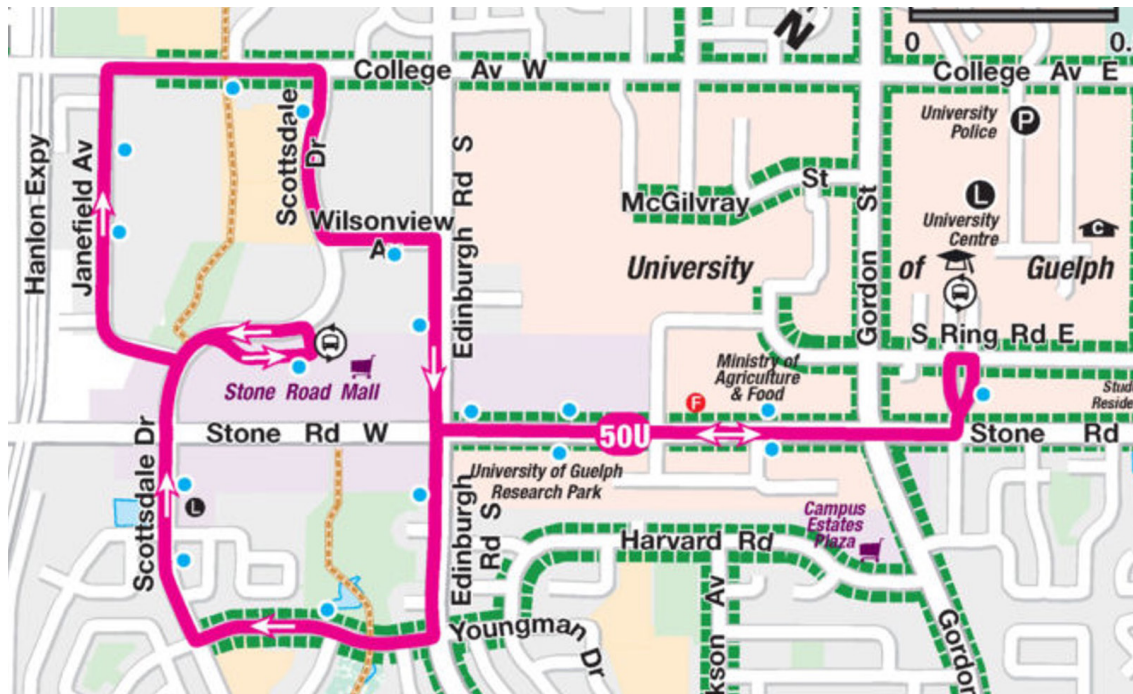

THIS SERVICE IS BROUGHT TO YOU BY

HOMECOMING ROUTES

50 U Scottsdale

University Centre

Arrivals

- 12:15 p.m.
- 12:45 p.m.
- 1:15 p.m.
- 1:45 p.m.
- 2:15 p.m.
- 2:45 p.m.
- 3:15 p.m.
- 3:45 p.m.
- 4:15 p.m.
- 4:45 p.m.
- 5:15 p.m.
- 5:45 p.m.
- 6:15 p.m.
- 6:45 p.m.
- 7:15 p.m.

THIS SERVICE IS BROUGHT TO YOU BY

HOMECOMING ROUTES

56 U Colonial

University Centre

Arrivals

- 12:12 p.m.
- 12:42 p.m.
- 1:12 p.m.
- 1:42 p.m.
- 2:12 p.m.
- 2:42 p.m.
- 3:12 p.m.
- 3:42 p.m.
- 4:12 p.m.
- 4:42 p.m.
- 5:12 p.m.
- 5:42 p.m.
- 6:12 p.m.
- 6:42 p.m.

HOMECOMING ROUTES

58 U Edinburgh

University Centre

Arrivals

12:06 p.m.
12:26 p.m.
12:46 p.m.
1:06 p.m.
1:26 p.m.
1:46 p.m.
2:06 p.m.
2:26 p.m.
2:46 p.m.
3:06 p.m.
3:26 p.m.
3:46 p.m.
4:06 p.m.
4:31 p.m.
5:06 p.m.
5:26 p.m.
5:46 p.m.
6:06 p.m.
6:26 p.m.
6:46 p.m.
7:06 p.m.

THIS SERVICE IS BROUGHT TO YOU BY

HOMECOMING ROUTES

59 U Gordon

University Centre

Arrivals

- 12:10 p.m.
- 12:32 p.m.
- 12:54 p.m.
- 1:16 p.m.
- 1:38 p.m.
- 2:00 p.m.
- 2:21 p.m.
- 2:42 p.m.
- 3:05 p.m.
- 3:27 p.m.
- 3:49 p.m.
- 4:11 p.m.
- 4:33 p.m.
- 4:55 p.m.
- 5:17 p.m.
- 5:39 p.m.
- 6:01 p.m.
- 6:23 p.m.
- 6:45 p.m.
- 7:07 p.m.