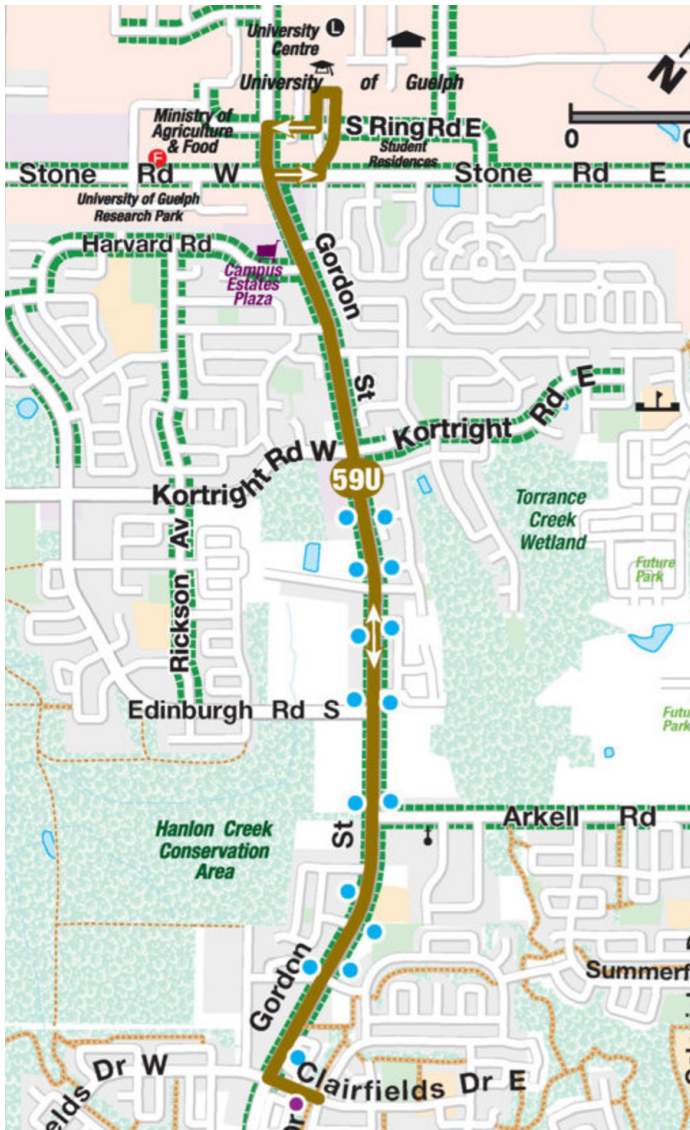

THIS SERVICE IS BROUGHT TO YOU BY

HOMECOMING ROUTES

56 U Colonial

University Centre

Arrivals

- 12:12 p.m.
- 12:42 p.m.
- 1:12 p.m.
- 1:42 p.m.
- 2:12 p.m.
- 2:42 p.m.
- 3:12 p.m.
- 3:42 p.m.
- 4:12 p.m.
- 4:42 p.m.
- 5:12 p.m.
- 5:42 p.m.
- 6:12 p.m.
- 6:42 p.m.

HOMECOMING ROUTES

58 U Edinburgh

University Centre

Arrivals

12:06 p.m.
12:26 p.m.
12:46 p.m.
1:06 p.m.
1:26 p.m.
1:46 p.m.
2:06 p.m.
2:26 p.m.
2:46 p.m.
3:06 p.m.
3:26 p.m.
3:46 p.m.
4:06 p.m.
4:31 p.m.
5:06 p.m.
5:26 p.m.
5:46 p.m.
6:06 p.m.
6:26 p.m.
6:46 p.m.
7:06 p.m.

Departures

11:50 a.m.
12:10 p.m.
12:30 p.m.
12:50 p.m.
1:10 p.m.
1:30 p.m.
1:50 p.m.
2:10 p.m.
2:30 p.m.
2:50 p.m.
3:10 p.m.
3:30 p.m.
3:50 p.m.
4:15 p.m.
4:50 p.m.
5:10 p.m.
5:30 p.m.
5:50 p.m.
6:10 p.m.
6:30 p.m.
6:50 p.m.

THIS SERVICE IS BROUGHT TO YOU BY

HOMECOMING ROUTES

59 U Gordon

University Centre

Arrivals

- 12:10 p.m.
- 12:32 p.m.
- 12:54 p.m.
- 1:16 p.m.
- 1:38 p.m.
- 2:00 p.m.
- 2:21 p.m.
- 2:42 p.m.
- 3:05 p.m.
- 3:27 p.m.
- 3:49 p.m.
- 4:11 p.m.
- 4:33 p.m.
- 4:55 p.m.
- 5:17 p.m.
- 5:39 p.m.
- 6:01 p.m.
- 6:23 p.m.
- 6:45 p.m.
- 7:07 p.m.