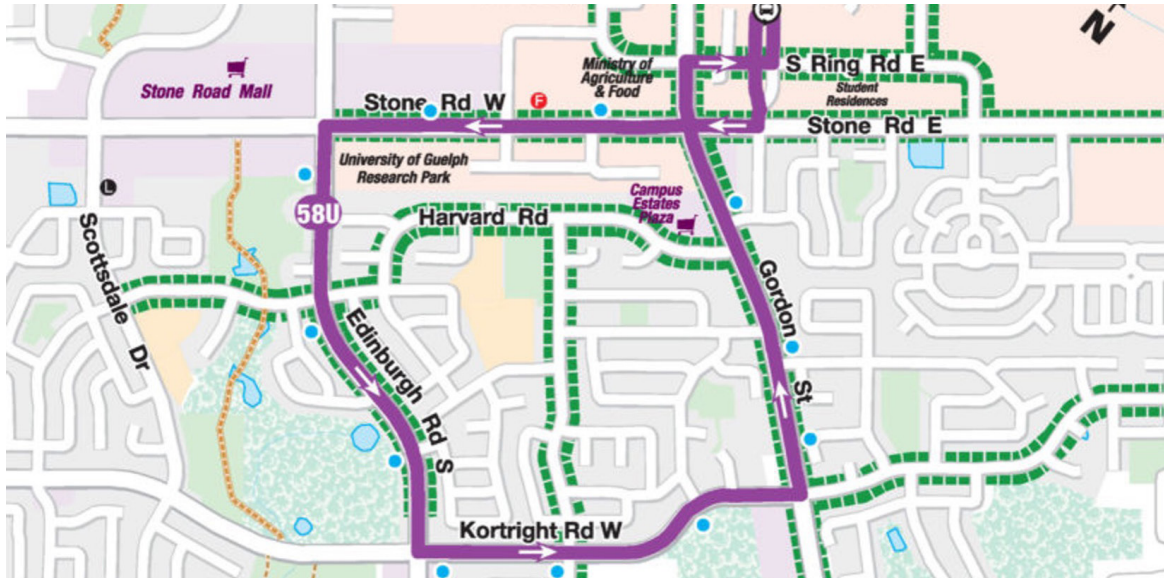

THIS SERVICE IS BROUGHT TO YOU BY

HOMECOMING ROUTES

56 U Colonial

University Centre

Arrivals

- 12:12 p.m.
- 12:42 p.m.
- 1:12 p.m.
- 1:42 p.m.
- 2:12 p.m.
- 2:42 p.m.
- 3:12 p.m.
- 3:42 p.m.
- 4:12 p.m.
- 4:42 p.m.
- 5:12 p.m.
- 5:42 p.m.
- 6:12 p.m.
- 6:42 p.m.

HOMECOMING ROUTES

58 U Edinburgh

University Centre

Arrivals

12:06 p.m.
12:26 p.m.
12:46 p.m.
1:06 p.m.
1:26 p.m.
1:46 p.m.
2:06 p.m.
2:26 p.m.
2:46 p.m.
3:06 p.m.
3:26 p.m.
3:46 p.m.
4:06 p.m.
4:31 p.m.
5:06 p.m.
5:26 p.m.
5:46 p.m.
6:06 p.m.
6:26 p.m.
6:46 p.m.
7:06 p.m.

THIS SERVICE IS BROUGHT TO YOU BY

HOMECOMING ROUTES

59 U Gordon

University Centre

Arrivals

- 12:10 p.m.
- 12:32 p.m.
- 12:54 p.m.
- 1:16 p.m.
- 1:38 p.m.
- 2:00 p.m.
- 2:21 p.m.
- 2:42 p.m.
- 3:05 p.m.
- 3:27 p.m.
- 3:49 p.m.
- 4:11 p.m.
- 4:33 p.m.
- 4:55 p.m.
- 5:17 p.m.
- 5:39 p.m.
- 6:01 p.m.
- 6:23 p.m.
- 6:45 p.m.
- 7:07 p.m.