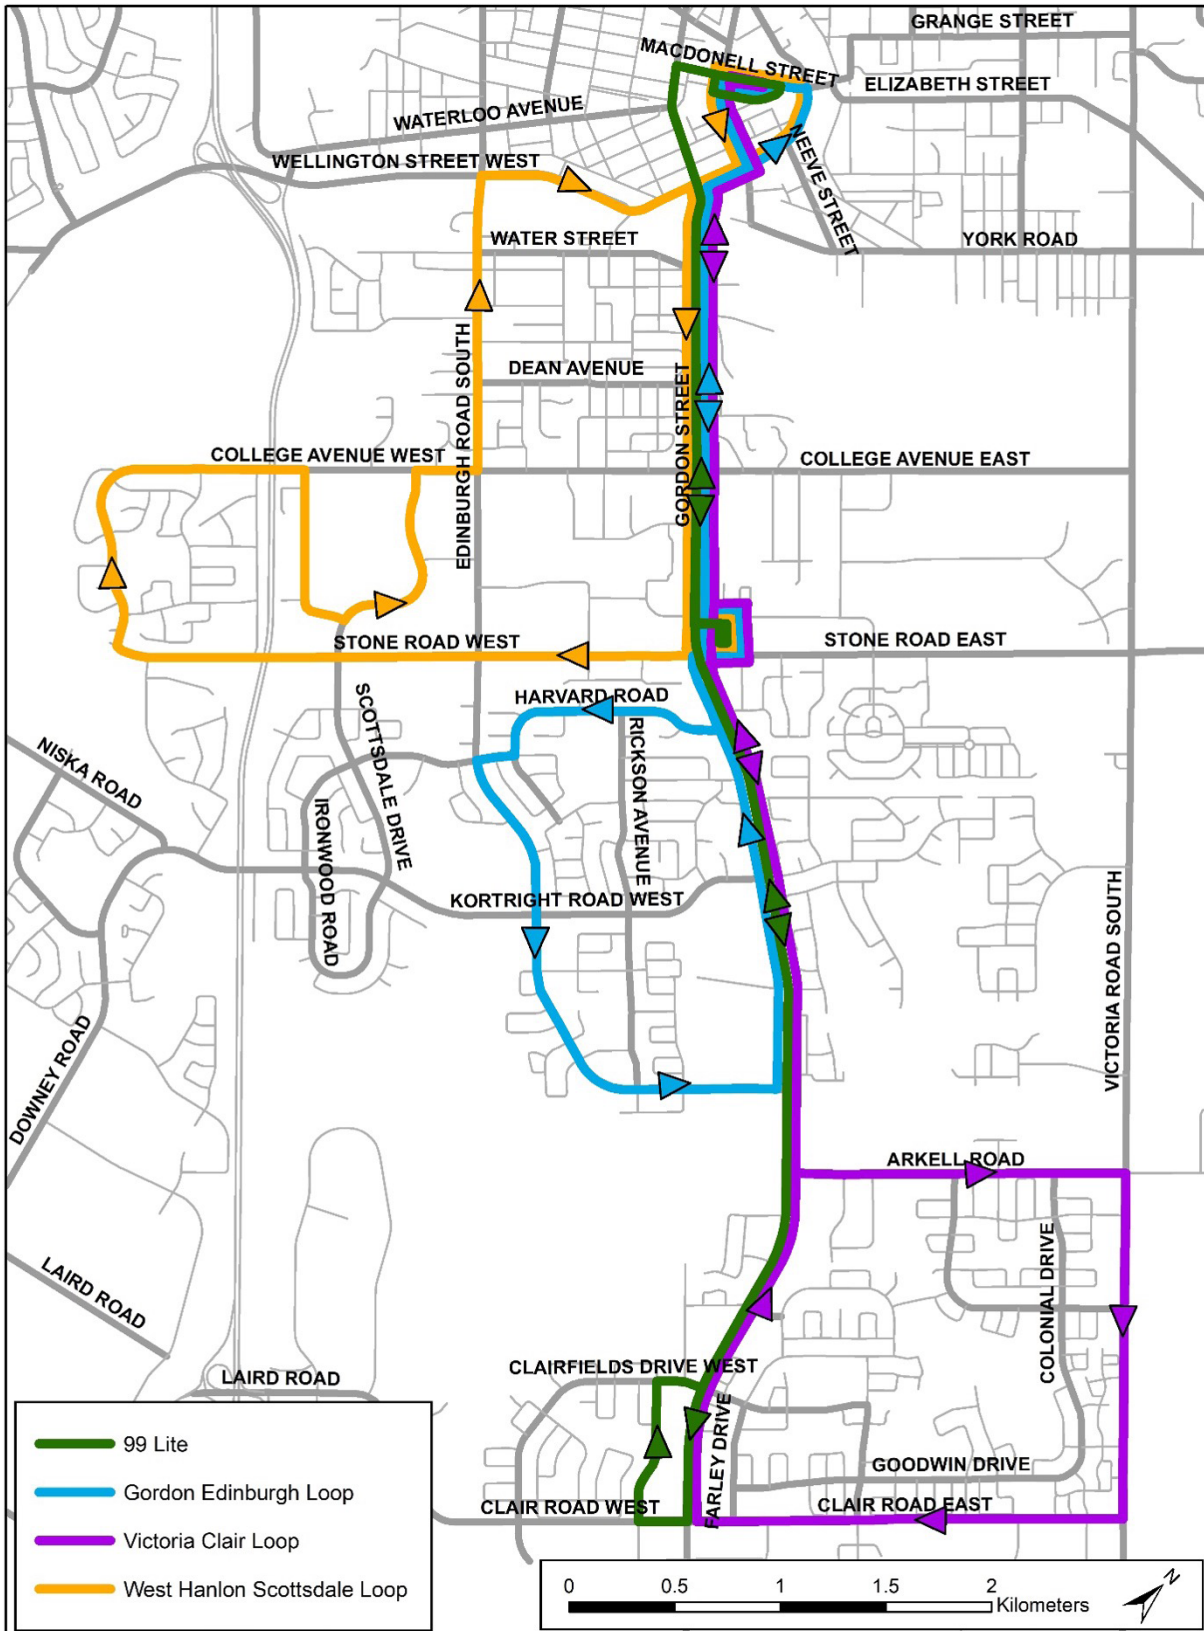

HALLOWEEN ROUTES